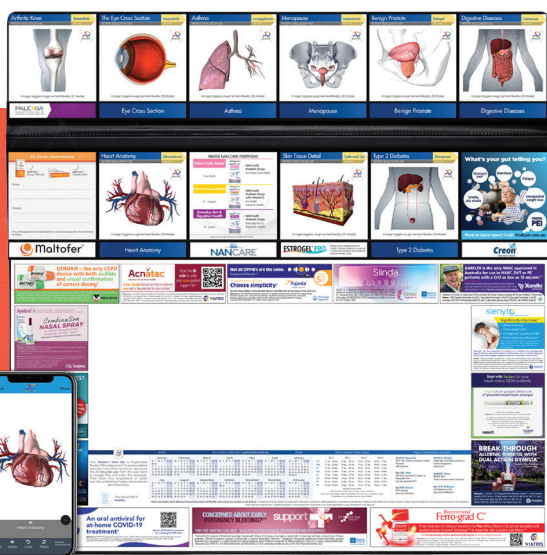

Bookings for the 2024 Princeton Desk Sets are now open

Specialty	No. Dr's receiving in 2023	Presentation
GP's	7,367	The Australian Doctor's Desk Set & Patient Education Centre
Allergists	75	The Allergist's Desk Set & Patient Education Centre
Cardiologists	798	The Cardiologist's Desk Set & Patient Education Centre
Dermatologists	384	The Dermatologist's Desk Set & Patient Education Centre
Endocrinologists	419	The Endocrinologist's Desk Set & Patient Education Centre
Gastroenterologists	541	The Gastroenterologist's Desk Set & Patient Education Centre
Haematologists	360	The Haematologist's Desk Set & Patient Education Centre
Nephrologists	275	The Nephrologist's Desk Set & Patient Education Centre
Neurologists	389	The Neurologist's Desk Set & Patient Education Centre
Obst & Gynae	1,207	The Obst & Gynae Desk Set & Patient Education Centre
Oncologists (Med)	512	The Oncologist's Desk Set & Patient Education Centre
Pain Specialists	72	The Pain Specialist's Desk Set & Patient Education Centre
Psychiatrists	1,416	The Psychiatrist's Desk Set & Patient Education Centre
Respiratory Physicians	349	The Respiratory Physician's Desk Set & Patient Education Centre
Rheumatologists	303	The Rheumatologist's Desk Set & Patient Education Centre
Urologists	337	The Urologist's Desk Set & Patient Education Centre

If any of these doctor audiences are important to the success of your brand, I look forward to discussing promotional opportunities with you.

0451 081 291

gavin.walsh@princeton.com.au